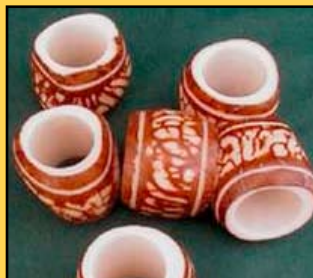

ECUADOR

Company	FDF Export
Address	Alb 9 ET MZ 912 V7 Guayaquil
Phone	+593 93 074 198
E-Mail	fdfexport@gmail.com
Contact	Mr. Farid Diez Farhat, Director
Personnel	12
Production	Tagua crafts (vegetable ivory), gifts, jewellery and promotional gifts, chess sets and home decoration items
Clients	Crafts wholesalers, jewellery importers, gifts department stores, retailers
Exports	German, France, Italy, Spain, Slovenia, USA, UK, New Zealand, Japan